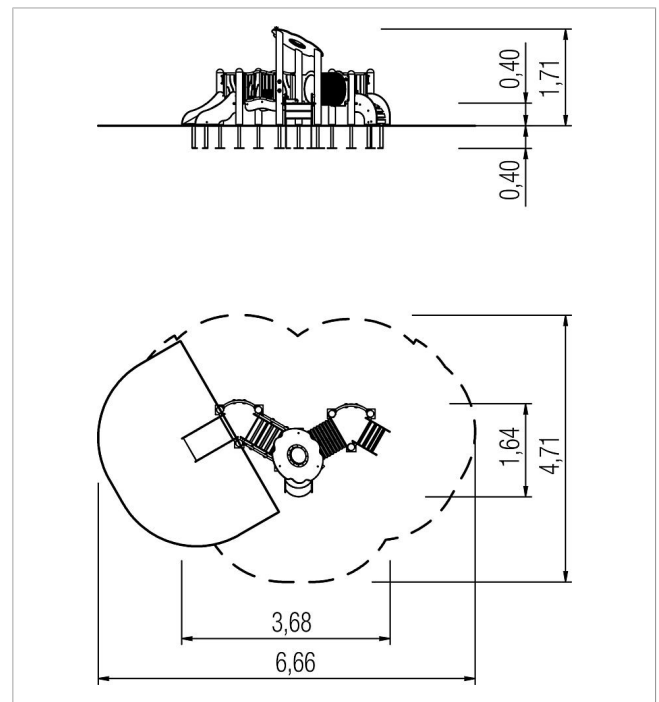

5 59 827 0310 0

minimondo play unit Rose

made in germany

Scope of delivery

- 1x belly board: HPL
- 1x roof: HPL, Makrolon
- 1x crawling tube: HPL, PP
- 1x arch bridge: HPL, SW
- 3x platform surface: HPL
- 1x stair: HPL
- 1x bend ramp: SW, HPL
- 4x fence element: stainless steel, PE
- 1x set posts with post bases: SW, galvanised steel

	Material	Larch natural
	Foundation level	FL 1
	Minimum space	666x471x224 cm
	Free falling height	44 cm
	Impact protection net	25,5 m ²
	Foundations	12x CF or 3x PFs + 9x PFr
	Assembly	2 persons/4 h
	Largest section	100x100x1,5 cm
	Heaviest section	23 kg