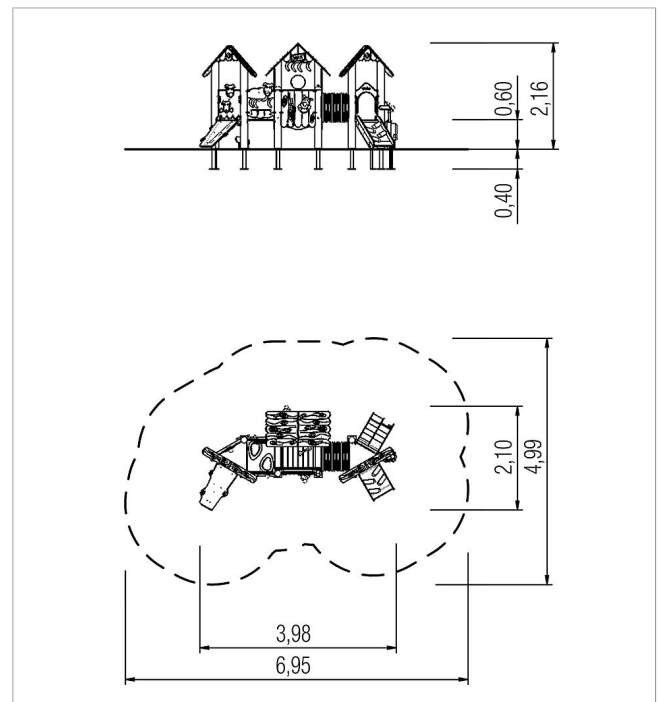

5 59 860 0110 0

minimondo play unit Dog house

made in germany

1+

Scope of delivery

- 12x post construction: soft wood
- 5x platform: high pressure laminate (HPL)
- 2x roof klein: high pressure laminate (HPL)
- 1x tree board: soft wood, high pressure laminate (HPL)
- 1x marble run: soft wood, high pressure laminate (HPL)
- 1x ladder: high pressure laminate (HPL)
- 1x tunnel crossing: high pressure laminate (HPL), Polypropylen (PP)
- 1x parapet bone: soft wood, high pressure laminate (HPL)
- 2x grip set: high pressure laminate (HPL), plastic
- 1x parapet dog spy: high pressure laminate (HPL)
- 1x parapet dog quarrel: high pressure laminate (HPL), steel galvanised
- 1x parapet sausage thief: high pressure laminate (HPL)
- 1x deco cat: high pressure laminate (HPL)
- 2x deco bone: high pressure laminate (HPL)
- 1x panel with bone: high pressure laminate (HPL)
- 1x telescope: steel galvanised
- 1x stirring drum with dog: soft wood, high pressure laminate (HPL), plastic-coated steel cable
- 1x play house Dog house: soft wood, high pressure laminate (HPL), acrylic glas (UV-resistant), plastic-coated steel cable
- 1x play house platform: soft wood, high pressure laminate (HPL)
- fittings: stainless steel (V2A)

	Material	SW pi
	Foundation level	FL 1
	Minimum space	499x695x240 cm
	Free falling height	60 cm
	Foundations	16x CF or 4x PFs + 11x PFr