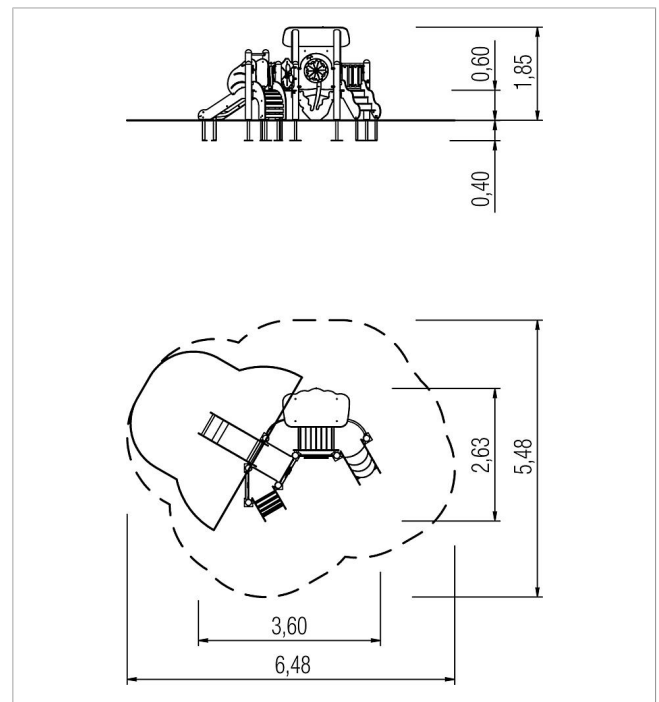

5 59 865 0110 1

minimondo play unit Sunflower

made in germany

1+

Scope of delivery

- 11x post construction: soft wood
- 4x platform: high pressure laminate (HPL)
- 1x arched ramp: soft wood, high pressure laminate (HPL)
- 1x stairs: high pressure laminate (HPL)
- 1x parapet bee: high pressure laminate (HPL), silicone
- 1x parapet shamrock: high pressure laminate (HPL)
- 1x parapet dandelion: high pressure laminate (HPL)
- 2x gripset: high pressure laminate (HPL), plastics
- 1x HPL fence: high pressure laminate (HPL), stainless steel
- 1x wooden fence: soft wood, stainless steel
- 1x play house platform : soft wood, high pressure laminate (HPL)
- 1x play house: high pressure laminate (HPL)
- 1x slide: stainless steel, high pressure laminate (HPL)
- fittings: stainless steel (V2A)

	Material	SW pi
	Foundation level	FL 1
	Minimum space	548x648x240 cm
	Free falling height	60 cm
	Impact protection net	26,0 m ²
	Foundations	14x CF or 3x PFs + 11x PFr