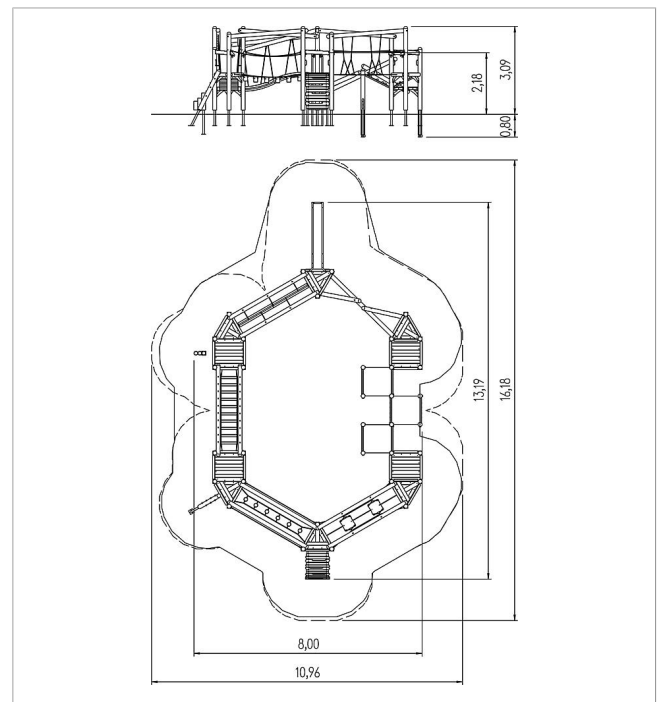

5 25 151 0110 0

unique play unit Ramiris

made in germany

Scope of delivery

- 34x post unit: SW or steel
- 10x platform wood : SW
- 1x arched ramp: stainless steel, SW
- 1x climbing panel tendril: HPL
- 1x climbing panel: HPL
- 3x climbing platform with grips: HPL, climbing grips
- 1x handrail slide: stainless steel
- 1x palisade ascent: SW
- 1x trunk ascent: SW
- 1x Tibet bridge sloped: plastic-coated steel tow
- 1x chained poles crossing horizontal: SW, stainless steel
- 1x island crossing horizontal: HPL, stainless steel, SW
- 1x wobbly bridge sloped: SW, galvanised steel
- 1x zig-zag crossing horizontal: SW
- 6x access restriction: HPL
- 9x parapet: SW
- 1x walk-through protection: plastic-coated steel rope, stainless steel
- 6x set of climbing grips: steel

	Material	SW pi
	Foundation level	FL 1
	Minimum space	1100x1615x396 cm
	Free falling height	216 cm
	Impact protection net	114,5 m ²
	Foundations	38x CF or 31x PFs + 7x CF
	Assembly	2 persons/30 h