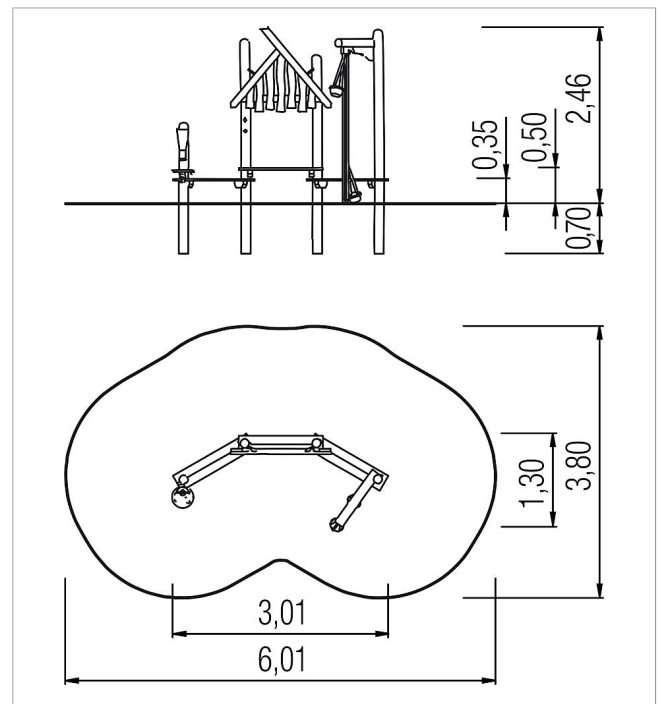

5 45 394 0630 0

**paradiso Play counter  
Sanna**

made in germany

3+

**Scope of delivery**

- 4x post construction: robinia
- 1x roofblende: robinia
- 1x sand crane: robinia, stainless steel (V2A)
- 1x sand sieve: stainless steel (V2A)
- 1x sand silo: stainless steel (V2A)
- 3x counter: robinia
- fittings: stainless steel (V2A)

	Material	robinia natural
	Foundation level	FL 3
	Minimum space	380x601x146 cm
	Free falling height	50 cm
	Impact protection net	-
	Foundations	4x CF
	Largest section	17x316x16 cm
	Heaviest section	25 kg