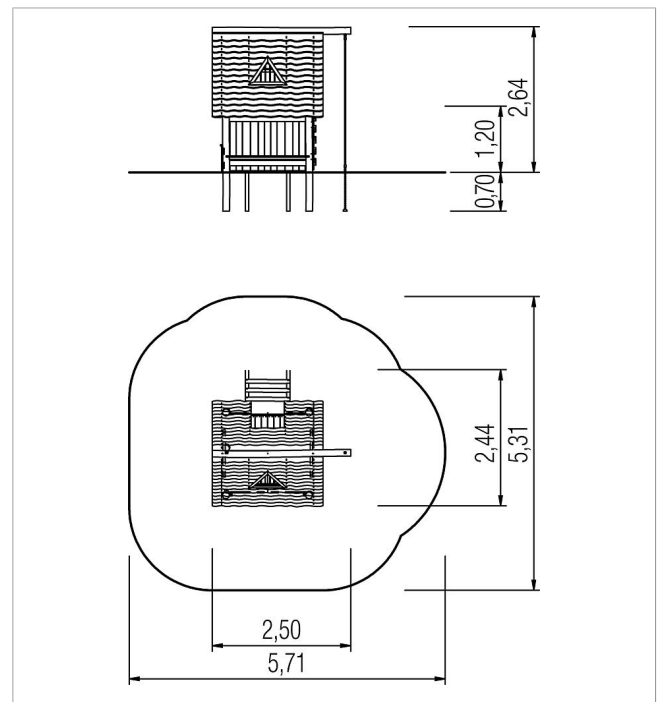

5 45 081 053 06

paradiso Play house Lago

made in germany

Scope of delivery

- 1x platform surface: robinia
- 1x saddle roof: robinia
- 1x play counter: robinia
- 1x seat board: robinia
- 1x rung ladder: robinia
- 1x rood window: robinia
- 1x climbing rope: plastic-coated steel cable

	Material	Robinia oiled
	Foundation level	FL 3
	Minimum space	571x531x264 cm
	Free falling height	149 cm
	Impact protection net	25,5 m ²
	Foundations	8x CF
	Assembly	3 persons/2 h
	Largest section	250x192x334 cm
	Heaviest section	600 kg