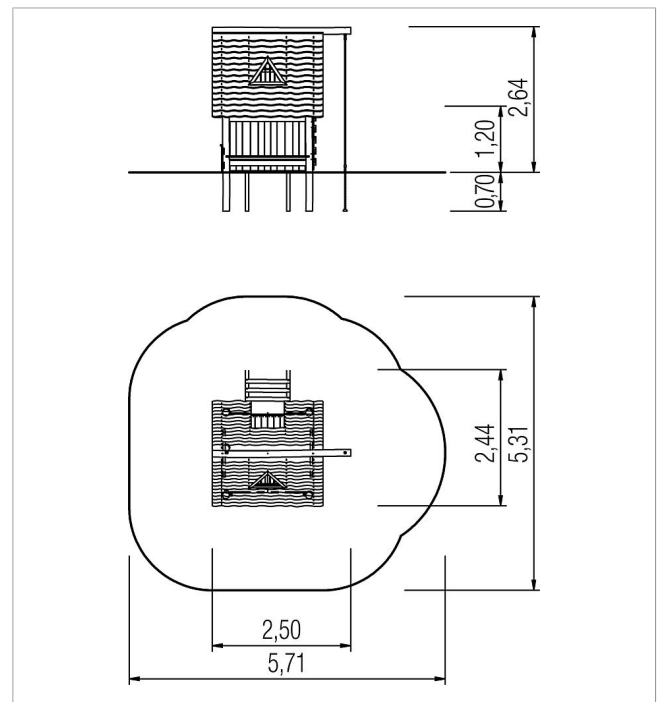

	Material	Robinia natural
	Foundation level	FL 3
	Minimum space	571x531x264 cm
	Free falling height	149 cm
	Impact protection net	25,5 m <sup>2</sup>
	Foundations	8x CF
	Largest section	250x192x334 cm
	Heaviest section	600 kg