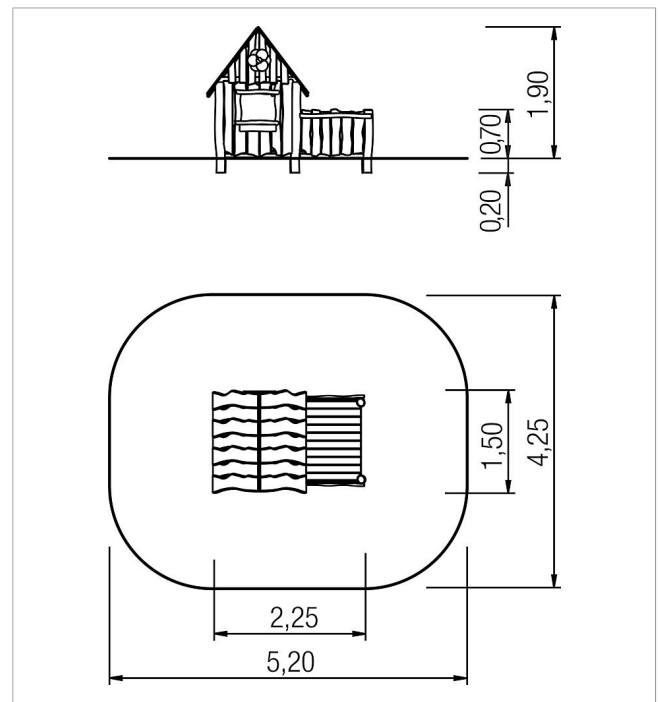

### Scope of delivery

- 1x play house: robinia
- 1x window with flower box: robinia
- 1x decorative flower: robinia
- 1x patio: robinia

	Material	Robinia oiled
	Foundation level	FL 3
	Minimum space	520x425x190 cm
	Free falling height	-
	Impact protection net	-
	Foundations	6x CF
	Assembly	1 person/2 h