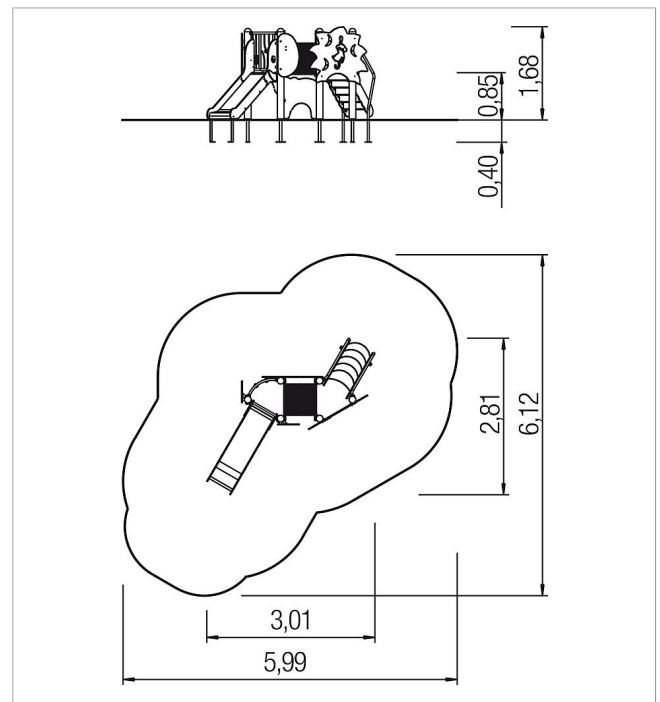

5 59 837 011 00

minimondo play unit Elephant Family

made in germany

Scope of delivery

- 1x slide: HPL, stainless steel
- 1x stair: HPL, stainless steel
- 1x fence element: stainless steel, PE
- 1x crawling tube: PP, HPL
- 2x platform surface: HPL
- 1x jungle panel monkey HPL
- 1x little elephant panel: HPL
- 2x elephant tube: HPL
- 1x set posts with post bases: SW, galvanised steel

	Material	SW pi
	Foundation level	FL 1
	Minimum space	6,12x5,99x2,65 m
	Free falling height	85 cm
	Impact protection net	25,0 m ²
	Foundations	4x CF or 2x PFs + 6x PFr
	Assembly	2 persons/6 h
	Largest section	2150x490x700 cm
	Heaviest section	80 kg