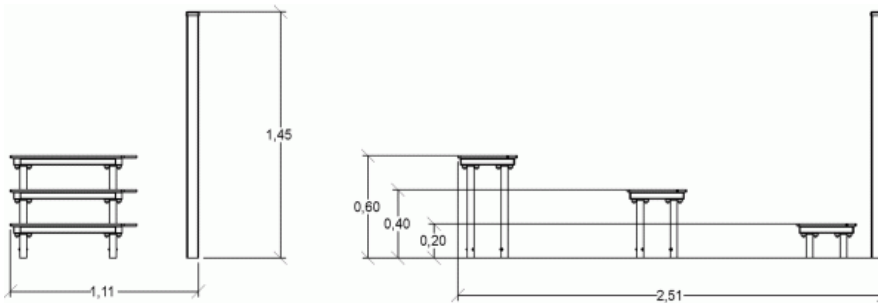

  
> 1,40m 1 0,6m

 1 = 2,51m
2 = 1,11m
3 = 1,45m

► **Sports activities :** **7**

balancing

jumping

Push-ups

► Installation of equipment

IMPORTANT: It is essential to refer to the installation instructions for information on the size of the safety areas.

-  Impact area (minimum normative surface)
-  Free space

		
1	0,6m	18m ²

2

01h00

0.36m³

18m²

99kg

12kg