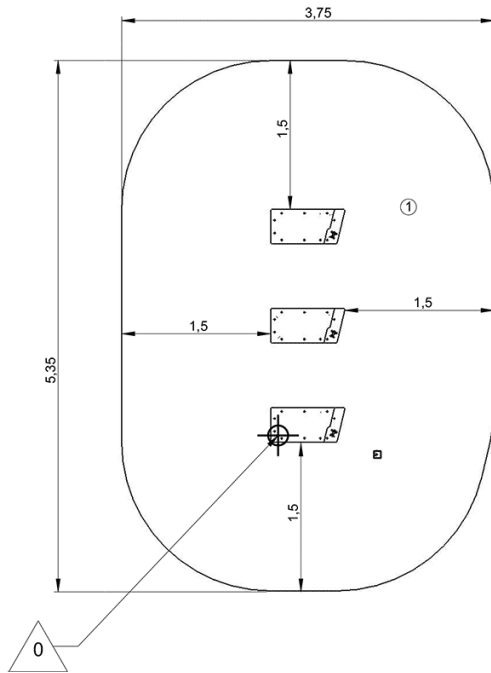

  
> 1,40m 1 0,6m

 1 = 2,51m
2 = 1,11m
3 = 1,45m

► **Sports activities :** **7**

balancing

jumping

Push-ups

► Installation of equipment

IMPORTANT: It is essential to refer to the installation instructions for information on the size of the safety areas.

-  Impact area (minimum normative surface)
-  Free space

		
1	0,6m	18m ²

2

01h00

0.36m³

18m²

99kg

12kg