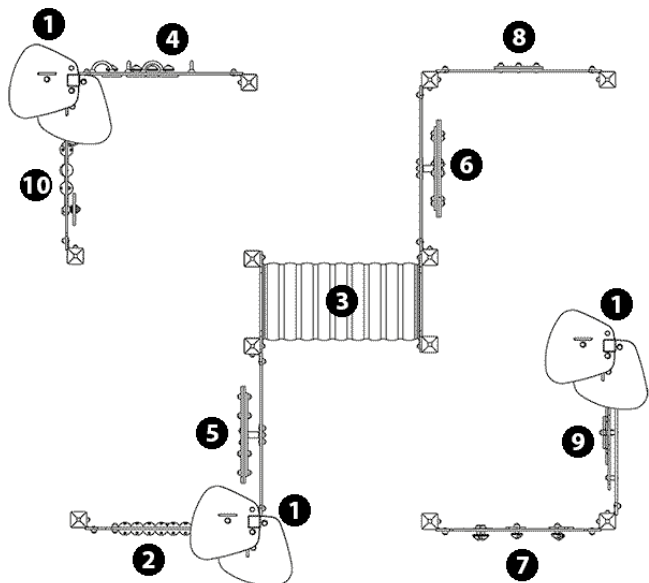

meeting

x1

handling

x10

crawling

x1

hiding

x1

thinking

x9

tactile stimulation

x10

visual stimulation

x2

getting across

x1

Components

- ① Arbre Maisonnette
- ② Panneau ludique boulier
- ③ Tunnel
- ④ Animal panel
- ⑤ 'Maze' board
- ⑥ Pinball panel
- ⑦ Flower panel
- ⑧ Coloured porthole
- ⑨ Animal panel
- ⑩ Triple play panel

Installation of equipment

IMPORTANT: It is essential to refer to the installation instructions for information on the size of the safety areas.

-  Impact area (minimum normative surface)
-  Free space

		
1	<0,6m	42m ²