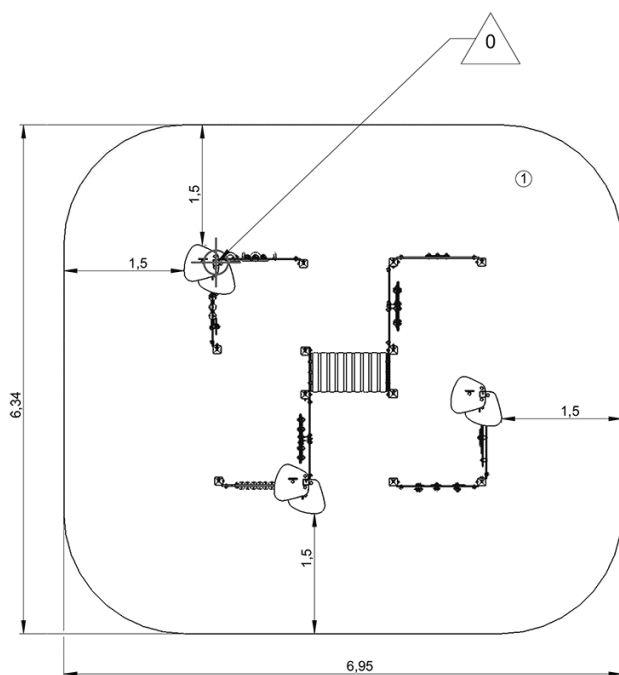

Components

- ① Arbre Maisonnette
- ② Panneau ludique boulier
- ③ Tunnel
- ④ Animal panel
- ⑤ 'Maze' board
- ⑥ Pinball panel
- ⑦ Flower panel
- ⑧ Coloured porthole
- ⑨ Animal panel
- ⑩ Triple play panel

Installation of equipment

IMPORTANT: It is essential to refer to the installation instructions for information on the size of the safety areas.

-  Impact area (minimum normative surface)
-  Free space

		
1	<0,6m	42m ²