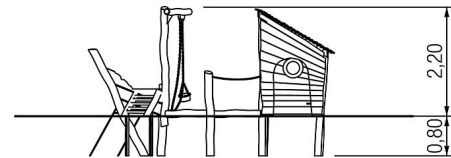

5 45 247 053 06

paradiso little fishing boat Nola

made in germany

Scope of delivery

- 1x cabin with pent roof: robinia
- 1x bench: robinia
- 1x steering wheel: HPL
- 1x porthole: Makrolon
- 1x platform PH 55 cm: robinia
- 1x sand crane: stainless steel, rubber
- 3x box as steps: robinia
- 1x rung ascent: robinia, stainless steel
- 1x climbing net ascent: plastic-coated steel cable

	Material	Robinia oiled
	Foundation level	FL 3
	Minimum space	8,00x5,20x2,20 m
	Free falling height	90 cm
	Impact protection net	36,0 m ²
	Foundations	12x CF