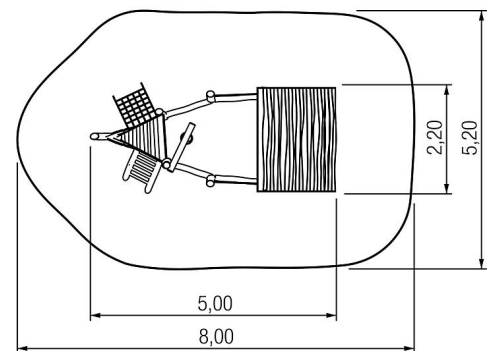

5 45 247 053 06

paradiso little fishing boat Nola

made in germany

Scope of delivery

- 1x cabin with pent roof: robinia
- 1x bench: robinia
- 1x steering wheel: HPL
- 1x porthole: Makrolon
- 1x platform PH 55 cm: robinia
- 1x sand crane: stainless steel, rubber
- 3x box as steps: robinia
- 1x rung ascent: robinia, stainless steel
- 1x climbing net ascent: plastic-coated steel cable

	Material	Robinia oiled
	Foundation level	FL 3
	Minimum space	8,00x5,20x2,20 m
	Free falling height	90 cm
	Impact protection net	36,0 m ²
	Foundations	12x CF