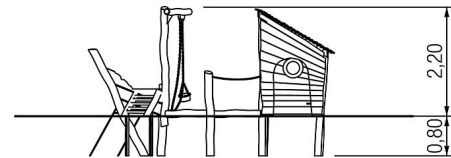

### Scope of delivery

- 1x cabin with pent roof: robinia
- 1x bench: robinia
- 1x steering wheel: HPL
- 1x porthole: Makrolon
- 1x platform PH 55 cm: robinia
- 1x sand crane: stainless steel, rubber
- 3x box as steps: robinia
- 1x rung ascent: robinia, stainless steel
- 1x climbing net ascent: plastic-coated steel cable