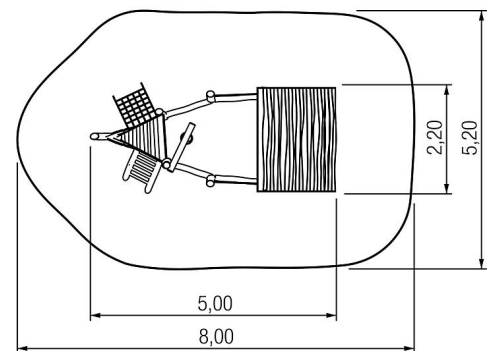

### Scope of delivery

- 1x cabin with pent roof: robinia
- 1x bench: robinia
- 1x steering wheel: HPL
- 1x porthole: Makrolon
- 1x platform PH 55 cm: robinia
- 1x sand crane: stainless steel, rubber
- 3x box as steps: robinia
- 1x rung ascent: robinia, stainless steel
- 1x climbing net ascent: plastic-coated steel cable