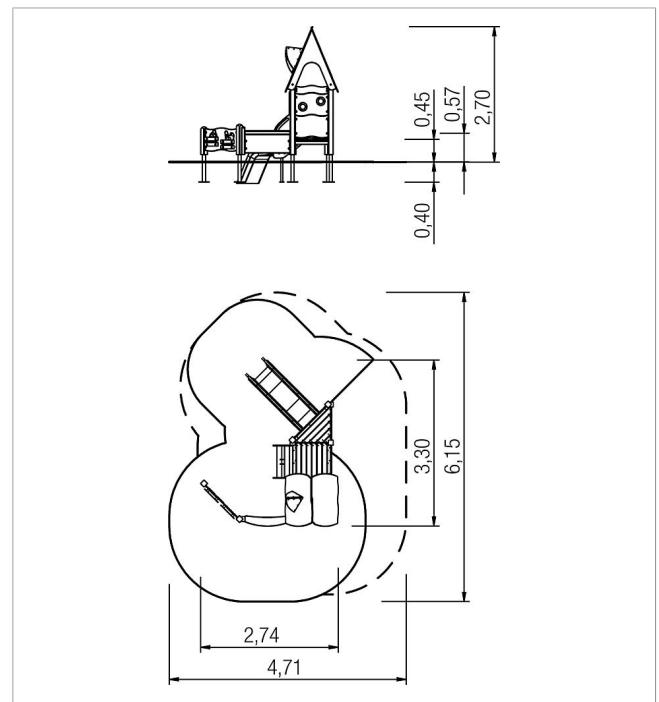

5 11 072 011 02

**playo play unit  
Johanna, solo**

made in germany

### Scope of delivery

3x adapter: softwood or steel  
 9x post construction: softwood or steel  
 3x platform construction: softwood  
 1x saddle roof: high-pressure laminate (HPL)  
 1x stairs: softwood, high-pressure laminate (HPL)  
 8x parapet: high-pressure laminate (HPL)  
 1x slide entry board: high-pressure laminate (HPL)  
 2x play parapet hole: high-pressure laminate (HPL), Acrylglas (UV-resistant)  
 1x play parapet slide rule : high-pressure laminate (HPL), robinia  
 1x seat corner: softwood  
 1x counter: softwood, high-pressure laminate (HPL)  
 fittings: stainless steel (V2A)

	Material	SW pi
	Foundation level	FL 1
	Minimum space	4,71x6,15x2,70 m
	Free falling height	63 cm
	Impact protection net	17,5 m <sup>2</sup>
	Foundations	11x CF or 11 PFs