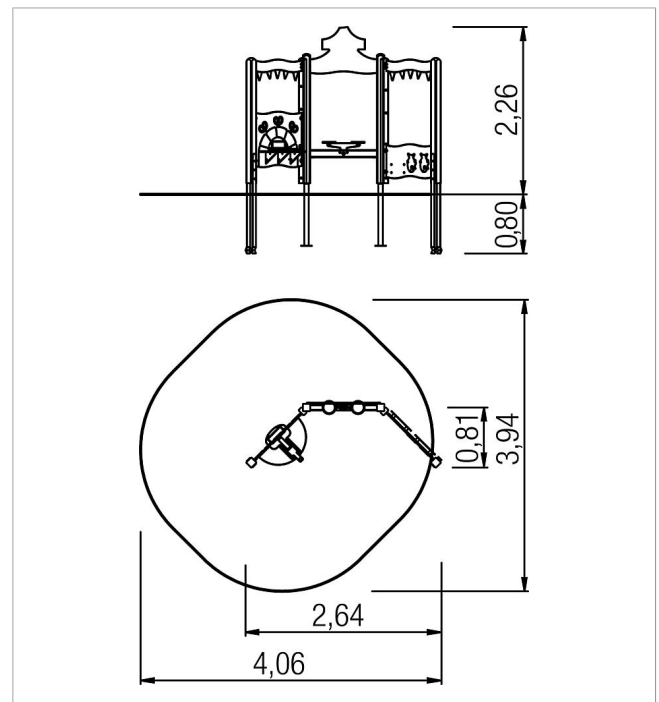

### Scope of delivery

2x adapter: softwood or steel

4x post construction: softwood or steel

4x parapet: high-pressure laminate (HPL)

1x play parapet baking oven: high-pressure laminate (HPL), softwood

1x counter: softwood, high-pressure laminate (HPL)

fittings: stainless steel (V2A)

	Material	SW pi
	Foundation level	FL 3
	Minimum space	4,06x3,94x2,26 m
	Free falling height	58 cm
	Impact protection net	-
	Foundations	4x CF