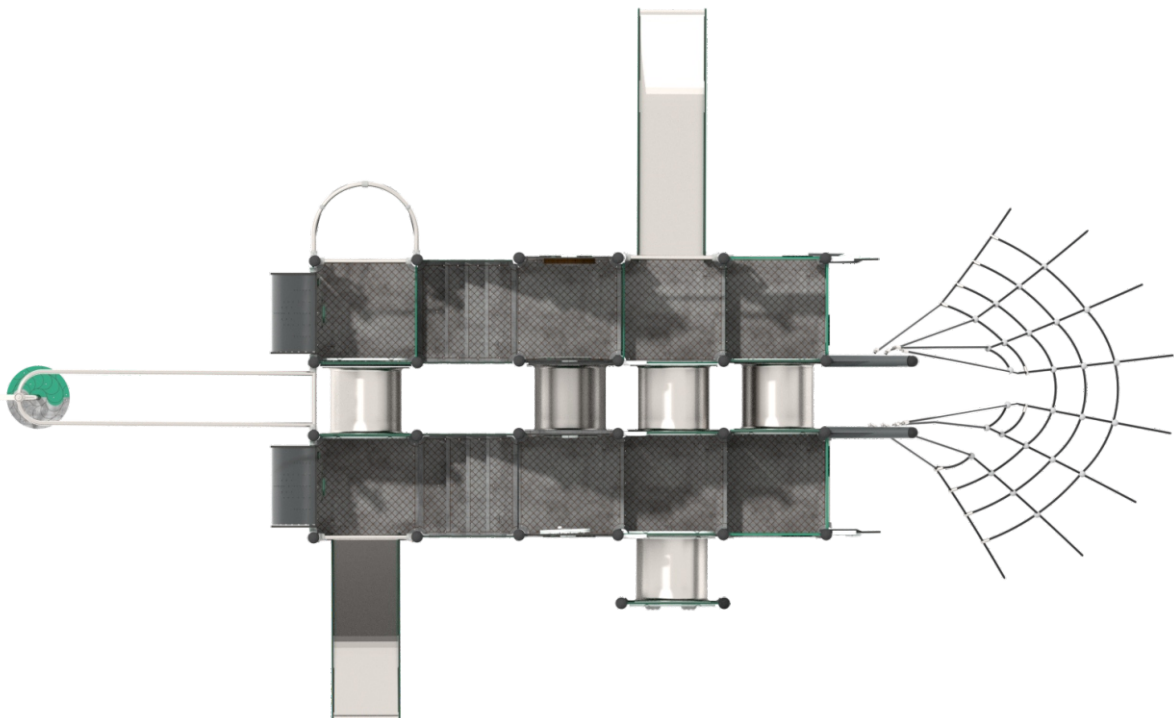

11-7-14XII23-1A

conceptual visualization

approximate dimensions: 910 x 553 cm

Overall height: 285 cm

Free fall height: 120 cm

Amount of users: 32

Age range: 3-12

11-7-14XII23-1A

## conceptual visualization

approximate dimensions: 910 x 553 cm

Overall height: 285 cm

Free fall height: 120 cm

Amount of users: 32 cm

Age range: 3-12