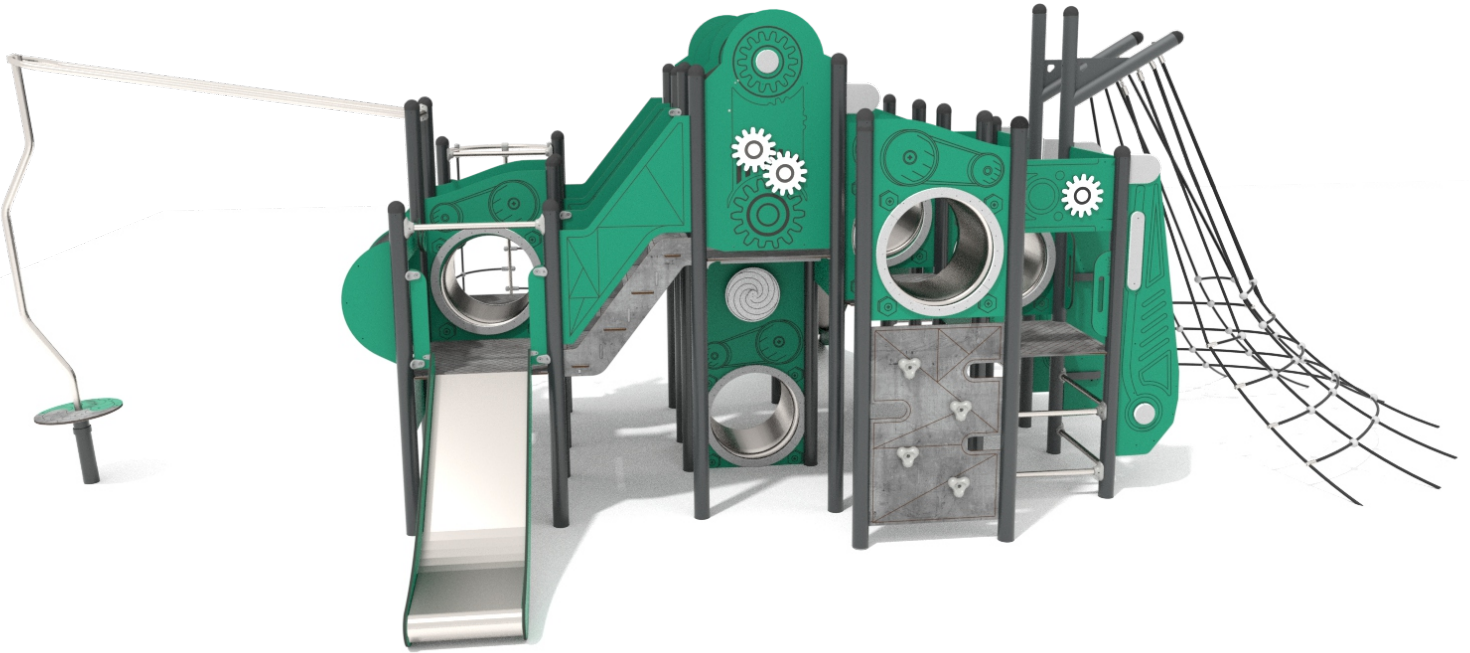

11-7-14XII23-1A

conceptual visualization

approximate dimensions: 910 x 553 cm

Overall height: 285 cm

Free fall height: 120 cm

Amount of users: 32

Age range: 3-12

11-7-14XII23-1A

## conceptual visualization

approximate dimensions: 910 x 553 cm

Overall height: 285 cm

Free fall height: 120 cm

Amount of users: 32 cm

Age range: 3-12