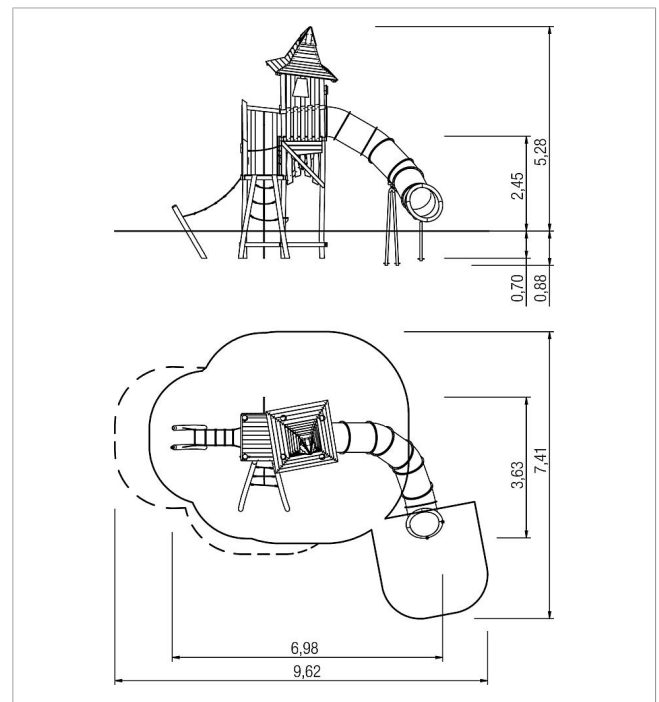

5 45 375 063 00

**paradiso play unit  
Svante, solo**

made in germany

### Scope of delivery

6x post construction: robinia  
 2x platform construction: robinia  
 1x dwarf roof: robinia, soft wood, glulam (HPL)  
 1x net ascent: robinia, plastic-coated steel cable  
 1x sliding pole: stainless steel (V2A)  
 1x rope ladder: robinia, plastic-coated steel cable  
 1x rope rungs between platforms: plastic-coated steel cable, stainless steel (V2A)  
 3x parapet: robinia  
 1x passage safety rope: plastic-coated steel cable, stainless steel  
 2x passage safety device: robinia  
 1x slide entry board: glulam (HPL), robinia  
 1x play parapet window: robinia  
 3x grip set: aluminium, coated  
 8x square timber: robinia  
 1x counter: robinia  
 fittings: stainless steel (V2A)

	Material	Robinia natural
	Foundation level	FL 3
	Minimum space	9,62x7,41x5,28 m
	Free falling height	245 cm
	Impact protection net	30,0 m <sup>2</sup>
	Foundations	10x CF