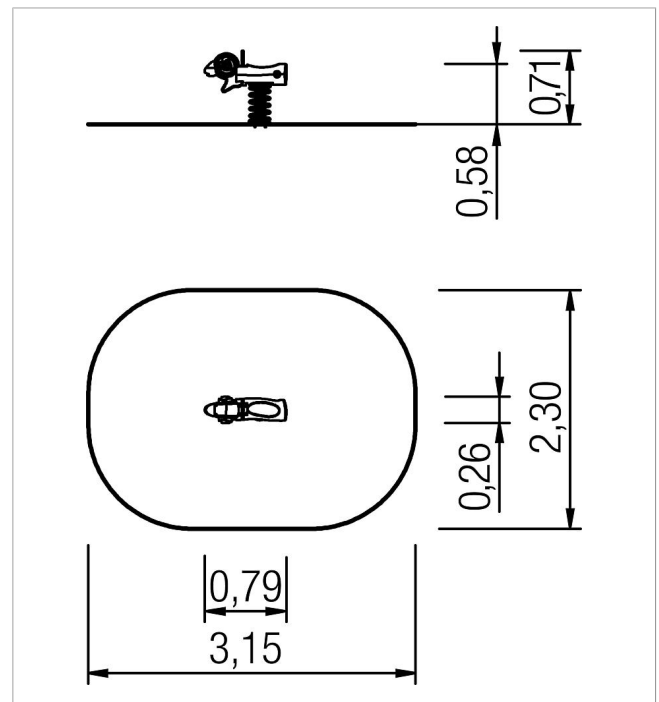

5 45 402 060 00

paradiso Spring rocker Sheep

made in germany

Scope of delivery

1x spring rocker body: robinia
1x spring: spring steel

	Material	Robinia natural
	Foundation level	FL 0
	Minimum space	3,15x2,30x2,38 m
	Free falling height	58 cm
	Impact protection net	6,5 m ²
	Foundations	1x 5632280 + 1x CF or 1x 5632290 + 1x CF
	Largest section	77x38x26 cm