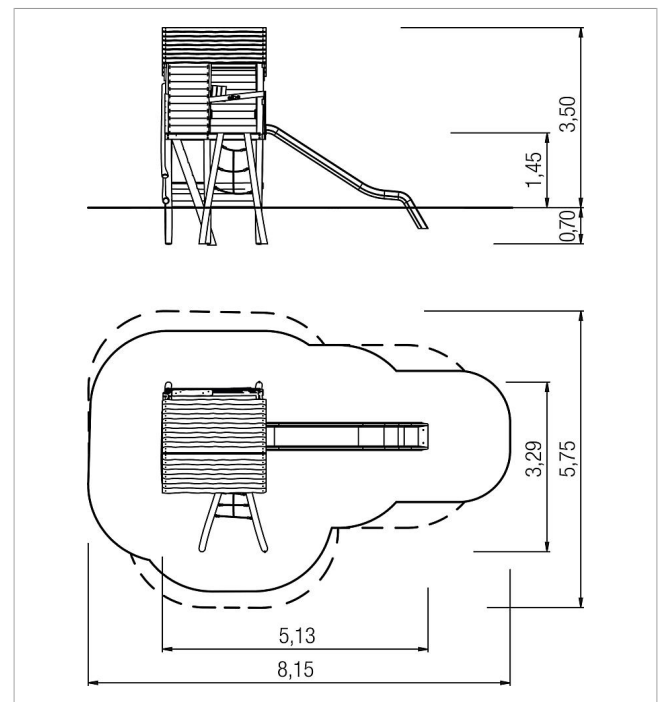

5 45 198 053 06

paradiso play unit Marja, solo

made in germany

Scope of delivery

- 1x platform PH 145 cm: robinia
- 1x pitched roof: robinia
- 1x window: robinia
- 1x chain climbing ascent: robinia, stainless steel
- 1x climbing wall: robinia
- 1x log ascent inside: robinia
- 1x play counter: robinia
- 1x play board chalk clock: robinia
- prepared for suitable add-on slide

	Material	Robinia oiled
	Foundation level	FL 3
	Minimum space	8,15x5,75x3,50 m
	Free falling height	145 cm
	Impact protection net	33,5 m ²
	Foundations	8x CF