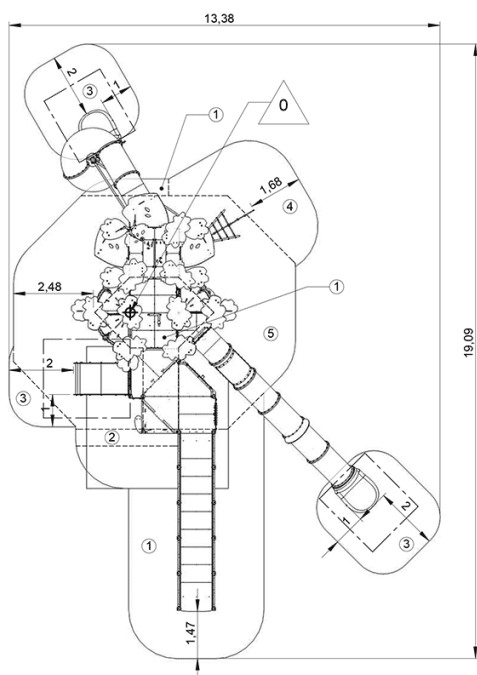

visual stimulation

x13

climbing

x9

getting across

x3

Components

- ❶ Tour 6m inclusive sans passage déporté
- ❷ Plate-forme Kayop inclusive Ht : 2.97 m
- ❸ Escalier transfert demi tour
- ❹ Plate-forme transfert Ht : 0.97 m
- ❺ Plate-forme fauteuil Ht : 0.97 m
- ❻ Toboggan Ht : 0.97 m
- ❼ Plateforme accès
- ❽ Panneau ludique boulier
- ❾ Butterfly play panel
- ❿ Toboggan tubulaire avec hublot Ht : 2,97 m
- ⓫ Assises suspendues 3 places
- ⓬ Shop
- ⓭ Panneau Smiley
- ⓮ Labyrinthe Kanopé
- ⓯ Hublot
- ⓰ Play porthole
- ⓱ Panneau miroir déformant
- ⓲ Panneau ludique sensoriel
- ⓳ Tilted net Ht: 1.77m
- ⓴ Polyethylene slide Ht : 4.17m

Installation of equipment

IMPORTANT: It is essential to refer to the installation instructions for information on the size of the safety areas.

- Impact area (minimum normative surface)
- - - Free space

1	0,6m	40m ²
2	0,97m	2m ²
3	1m	21,5m ²
4	1,77m	9m ²
5	2,97m	46,5m ²

3

35h00

2.5m³

119.5m²

4435kg

72kg