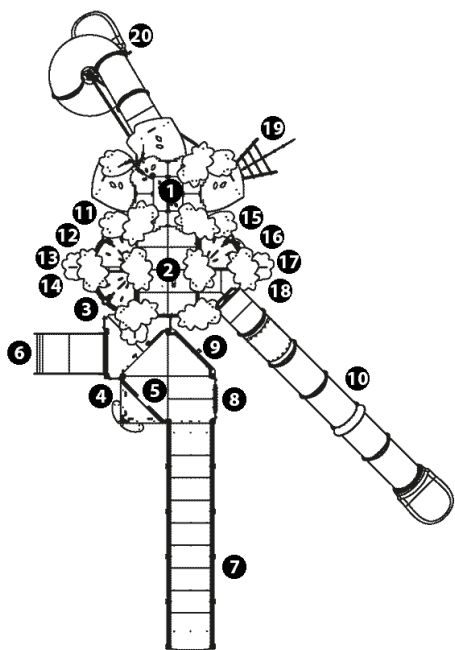

visual stimulation

x13

climbing

x9

getting across

x3

Components

- ❶ Tour 6m inclusive sans passage déporté
- ❷ Plate-forme Kayop inclusive Ht : 2.97 m
- ❸ Escalier transfert demi tour
- ❹ Plate-forme transfert Ht : 0.97 m
- ❺ Plate-forme fauteuil Ht : 0.97 m
- ❻ Toboggan Ht : 0.97 m
- ❼ Plateforme accès
- ❽ Panneau ludique boulier
- ❾ Butterfly play panel
- ❿ Toboggan tubulaire avec hublot Ht : 2,97 m
- ⓫ Assises suspendues 3 places
- ⓬ Shop
- ⓭ Panneau Smiley
- ⓮ Labyrinthe Kanopé
- ⓯ Hublot
- ⓰ Play porthole
- ⓱ Panneau miroir déformant
- ⓲ Panneau ludique sensoriel
- ⓳ Tilted net Ht: 1.77m
- ⓴ Polyethylene slide Ht : 4.17m

Installation of equipment

IMPORTANT: It is essential to refer to the installation instructions for information on the size of the safety areas.

- Impact area (minimum normative surface)
- - - Free space

1	0,6m	40m ²
2	0,97m	2m ²
3	1m	21,5m ²
4	1,77m	9m ²
5	2,97m	46,5m ²

3

35h00

2.5m³

119.5m²

4435kg

72kg