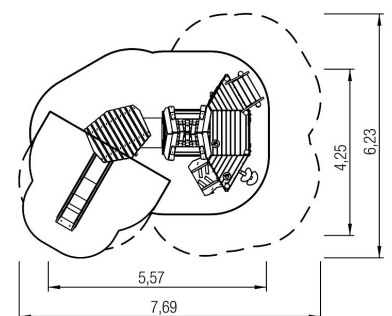

## Scope of delivery

- 13x post construction: robinia
- 5x platform construction: robinia
- 1x leaf roof: robinia
- 1x wild saddleback roof: robinia
- 1x marble track: high-pressure laminate (HPL), robinia, softwood
- 1x staircase: robinia
- 1x staircase: robinia, high-pressure laminate (HPL)
- 2x parapet: robinia
- 2x decoration parapet Zaun: high-pressure laminate (HPL), robinia
- 1x slide entry board: robinia
- 2x slide entry board: high-pressure laminate (HPL), robinia
- 1x play parapet beetle race track: high-pressure laminate (HPL), robinia
- 1x play parapet fir: high-pressure laminate (HPL), larch
- 1x decoration element: high-pressure laminate (HPL)
- 1x decoration element: robinia
- 2x decoration saddle roof: Hochdrucklamit (HPL)
- 3x platform decoration: high-pressure laminate (HPL)
- 2x grip set: aluminium, coated
- 17x square timber: robinia

## Technical data

	Material	robinia natural/HPL
	Minimum space	7,69x6,23x3,35 m
	Impact protection net	25,5 m <sup>2</sup>
	Free falling height	95 cm
	Ground constitution DE/NL/BE	at least lawn
	Ground constitution all except DE/NL/BE	at least sand
	Size	5,40x4,14x3,32 m
	Largest section	-
	Heaviest section	-
	mx. number of users	20
	Tested according to standard	EN 1176 - 1/3/7