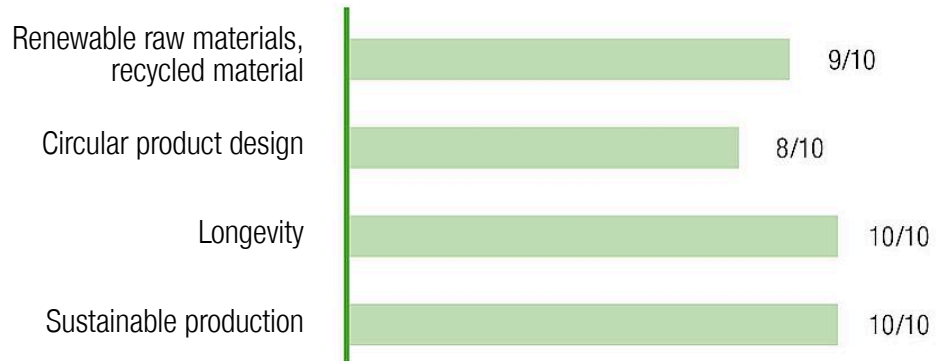

5 45 831 063 04

Play unit Matti, solo

Disclaimer:

This dashboard for the circularity index of the 'Circular Product' certification was generated automatically and is based on the corresponding certification of eibe Produktion + Vertrieb GmbH & Co KG, Industriestraße 1, 97285 Röttingen, which was issued on 16 May 2024 by the Gesellschaft für Klimaschutz München GmbH (GKM GmbH) on the basis of the example product Albion play unit from the eibe unique® product line. eibe Produktion + Vertrieb GmbH & Co KG is liable for the accuracy of the contents. The award criteria of the private-law certification 'Circular Product' of GKM GmbH can be viewed at gesellschaft-klimaschutz.de/zertifizierung/zirkularitaet/.

* The CO₂e emissions of the materials used in the product are taken into account. The emissions that arise during the production process are allocated to the product on a pro-rata basis.

created on: 14 August 2024