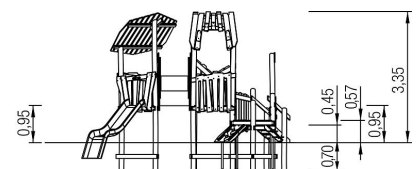

Play unit Matti, solo

Age indication

Speed

Balance

Fitness

Creativity

Fine motor skills

Scope of delivery

- 13x post construction: robinia
- 5x platform construction: robinia
- 1x leaf roof: robinia
- 1x wild saddleback roof: robinia
- 1x marble track: high-pressure laminate (HPL), robinia, softwood
- 1x staircase: robinia
- 1x staircase: robinia, high-pressure laminate (HPL)
- 2x parapet: robinia
- 2x decoration parapet Zaun: high-pressure laminate (HPL), robinia
- 1x slide entry board: robinia
- 2x slide entry board: high-pressure laminate (HPL), robinia
- 1x play parapet beetle race track: high-pressure laminate (HPL), robinia
- 1x play parapet fir: high-pressure laminate (HPL), larch
- 1x decoration element: high-pressure laminate (HPL)
- 1x decoration element: robinia
- 2x decoration saddle roof: Hochdrucklamit (HPL)
- 3x platform decoration: high-pressure laminate (HPL)
- 2x grip set: aluminium, coated
- 17x square timber: robinia