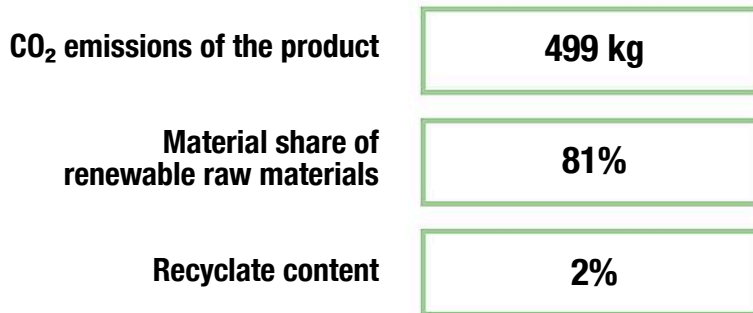

5 45 831 063 04

Play unit Matti, solo

Disclaimer:

This dashboard for the circularity index of the 'Circular Product' certification was generated automatically and is based on the corresponding certification of eibe Produktion + Vertrieb GmbH & Co KG, Industriestraße 1, 97285 Röttingen, which was issued on 16 May 2024 by the Gesellschaft für Klimaschutz München GmbH (GKM GmbH) on the basis of the example product Albion play unit from the eibe unique® product line. eibe Produktion + Vertrieb GmbH & Co KG is liable for the accuracy of the contents. The award criteria of the private-law certification 'Circular Product' of GKM GmbH can be viewed at gesellschaft-klimaschutz.de/zertifizierung/zirkularitaet/.

* The CO₂e emissions of the materials used in the product are taken into account. The emissions that arise during the production process are allocated to the product on a pro-rata basis.

created on: 14 August 2024