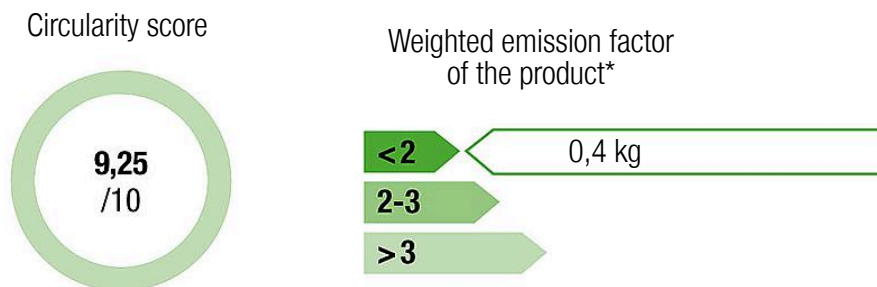

5 45 831 063 04

Play unit Matti, solo

Disclaimer:

This dashboard for the circularity index of the 'Circular Product' certification was generated automatically and is based on the corresponding certification of eibe Produktion + Vertrieb GmbH & Co KG, Industriestraße 1, 97285 Röttingen, which was issued on 16 May 2024 by the Gesellschaft für Klimaschutz München GmbH (GKM GmbH) on the basis of the example product Albion play unit from the eibe unique® product line. eibe Produktion + Vertrieb GmbH & Co KG is liable for the accuracy of the contents. The award criteria of the private-law certification 'Circular Product' of GKM GmbH can be viewed at gesellschaft-klimaschutz.de/zertifizierung/zirkularitaet/.

* The CO₂e emissions of the materials used in the product are taken into account. The emissions that arise during the production process are allocated to the product on a pro-rata basis.

created on: 14 August 2024