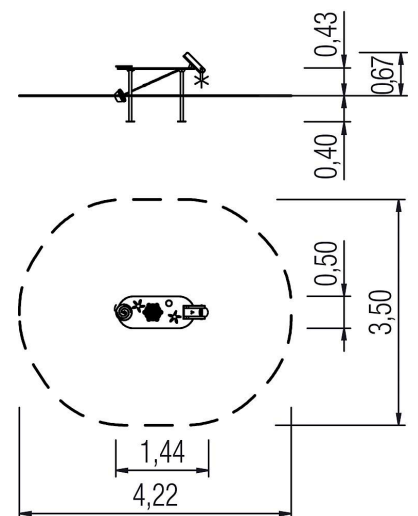

Scope of delivery

Technical data

Installation information

 Fundamentlevel ET 400