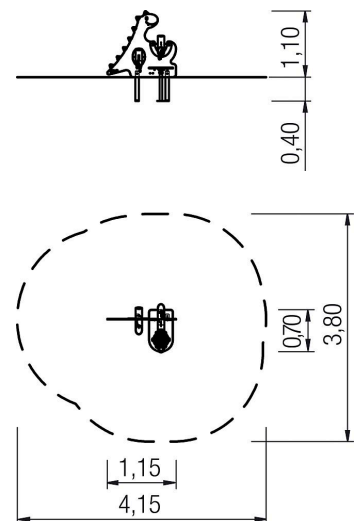

Scope of delivery

Technical data

Installation information

Fundamentlevel

ET 400